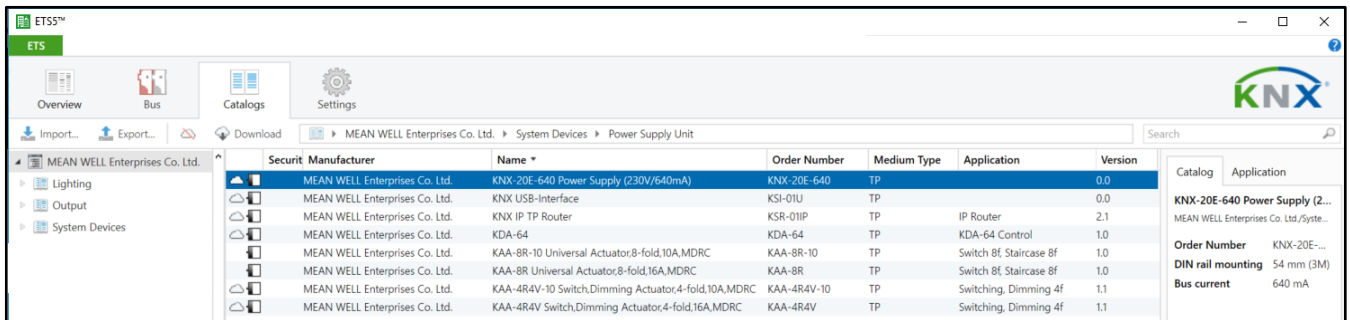

# Application Database for ETS

16/June/2020

- ETS Online Catalog (anyone can download via ETS without access MW website)

- User also can download the database of each MEAN WELL product from below hyperlinks.

Note: 1. For the latest version Database of each MEAN WELL product, please always refer to ETS Online Catalog.

2. Application database import issue, please check history file first

KNX LED Driver	Series	Application Version	Firmware Version	ETS 5	History
LCM-25KN 25W LED Driver with KNX interface	01	1.1	[3]1.3	<a href="#">prod</a>	<a href="#">log</a>
LCM-40KN 40W LED Driver with KNX interface	01	1.1	[3]1.3	<a href="#">prod</a>	<a href="#">log</a>
LCM-60KN 60W LED Driver with KNX interface	01	1.1	[3]1.3	<a href="#">prod</a>	<a href="#">log</a>
PWM-60KN LED Driver with KNX interface	01	2.0	[3]2.0	<a href="#">Prod</a>	<a href="#">log</a>
PWM-120KN LED Driver with KNX interface	01	2.0	[3]2.0	<a href="#">Prod</a>	<a href="#">log</a>