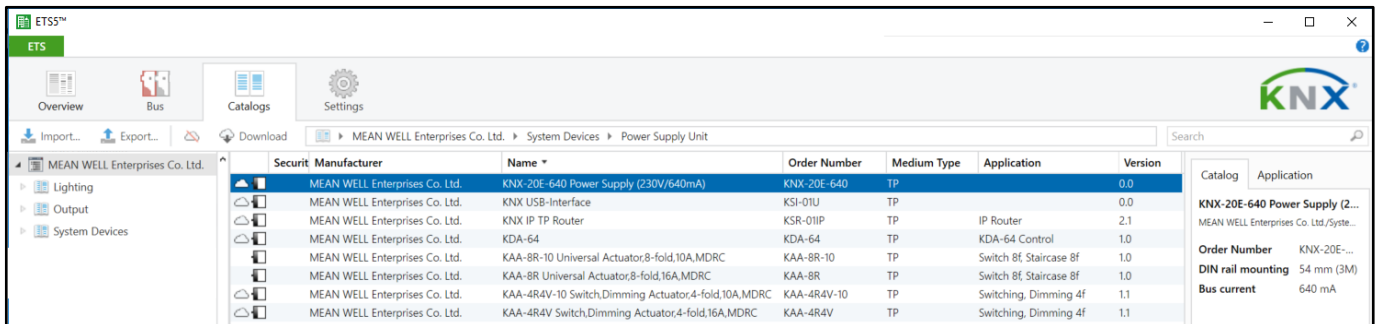

- ETS Online Catalog (end user can download without access MW website)

- User also can download the database of each MEAN WELL product from below hyperlinks.

Note: For the latest version Database of each MEAN WELL product, please always refer to ETS Online Catalog.